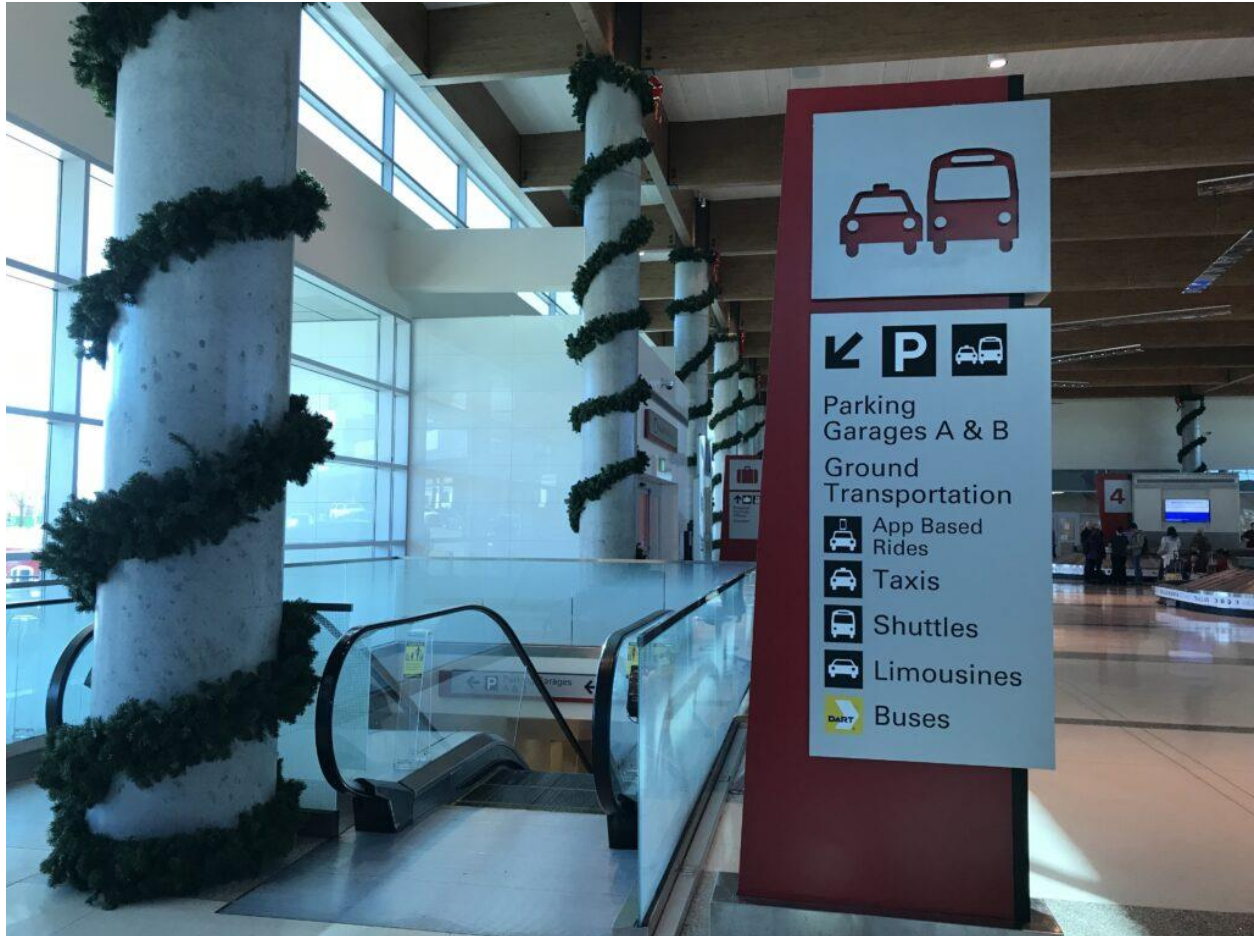

When getting to your ACE rental car check to see if the service counters directly before baggage claim are operating. When open, you will receive your car keys and contract there. If they are not, follow signs leading outside to the shuttle that picks up and drops off car rental customers from the terminal to the rental car lot.

How Do I Get to Baggage Claim?

Certainly, when arriving at the airport you'll want to check and make sure you have your reservation. Furthermore, have your identification card and all carry-on items on hand whether you're getting ready for a business trip or vacation. If you are traveling with luggage, follow the signs for baggage claim. The baggage claim area is to the left of the ground level. There are multiple baggage carousels, labeled numerically, located directly next to one another. Hence, they are clearly marked display screens above each one indicating which carousel has the baggage from your arriving flight. This is a [map](#) that will certainly make the process even easier!

Where are the Dallas Love Airport Car Rental Locations?

This is important to note, depending on your arrival time the car rental counters inside the main terminal may or may not be open. They are located directly before the baggage claim area. If the counters are in service, you can go there to collect your keys and contract before heading outside to take your shuttle.

If they are not operating when you arrive, after gathering your bags, continue to follow signs for "Rental Cars". Shuttles to DAL airport's rental car locations can be located outside just before the baggage claim area.